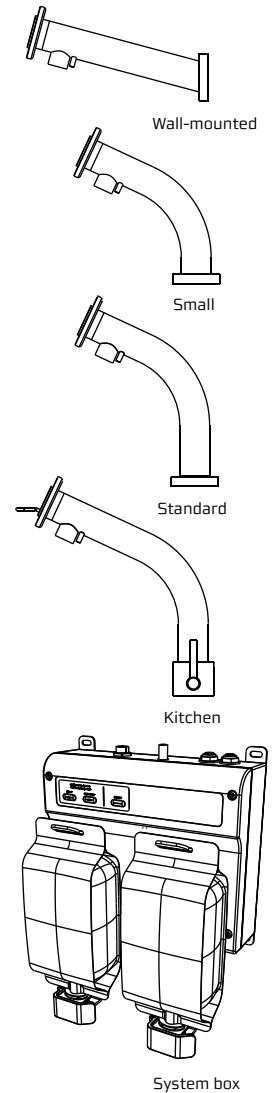

New Standard

Combining multiple functions in one touch free faucet allows for an overall economic solution. Electronic dosing saves water and other dispensed products. A touch free operation ensures high standards of hygiene and minimizes your cleaning effort: a new standard in dispensing.

Sensor technology

The MISCEA is based on the latest sensor technology with advanced software. Simply moving your hand over the indicated section of the glass daisy a light signal will show which product will be dispensed.

The MISCEA even will allow for motion controlled temperature adjustment. Just bring your hand next to the plus or minus and the temperature will change as indicated by the digital display.

System box

MISCEA's faucets have two main components – the faucet and the System Control box that is mounted below the washbasin. The system control box is the command console and includes the electronic controls, the required pumps and the liquid reservoir.

Last but not least, the MISCEA is easy to install. Using industry standard measures it fits in any washbasin or kitchen environment. The system operates on 12 volt and does not require batteries reducing maintenance needs.