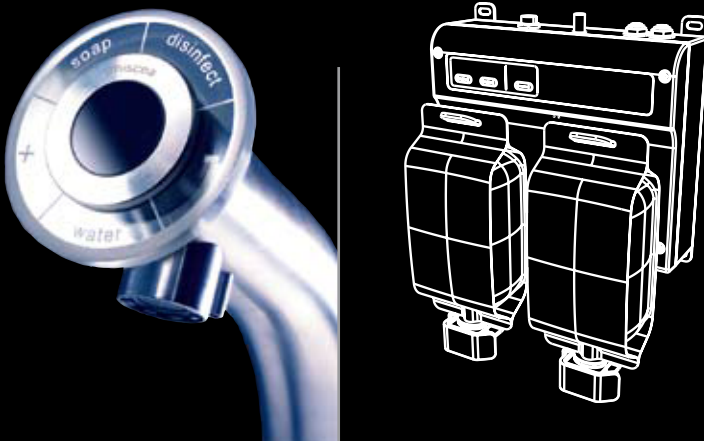

Community MISCEA

The MISCEA is equipped with an innovative-patented connecting system allowing only for qualified suppliers to provide refill products. MISCEA and its suppliers together form a community and are committed to maintain strict quality and environmental standards. The partners in Community Miscea ensure our customers a set of shared values. Miscea: a new standard in caring.

The packaging used to refill your MISCEA consists of vacuum pouches equipped with a Clean Click connector. Each pouch remains vacuum until completely empty and maintaining a consistent quality. They leave no residual product and as the pouches deflate they minimize waste. MISCEA stands for modern and environmentally friendly solutions.

Therefore if you use a MISCEA at home or away you can always be sure that you are kind to your skin, use the latest standards in hygiene while caring or our environment.

On our website you can meet our partners in your country, to order your pouches.

Distributed in the UK by :

Smart Showers Ltd
Unit 11, Woodside Rd
South Marston Park,
Swindon,
Wiltshire
SN3 4WA
Tel. 01793 822775
www.smartshowers.co.uk

Company

MISCEA GmbH
Siemens Technopark Augsburg
Werner-von-Siemens-Str. 6
D-86159 Augsburg
Germany

MISCEA B.V. (Sales & Marketing)
Smidsvuur 4
NL-2421 MP Nieuwkoop
The Netherlands

T:+31 (0) 172 52 52 22
F:+31 (0) 172 52 52 51

www.miscea.com
info@miscea.com