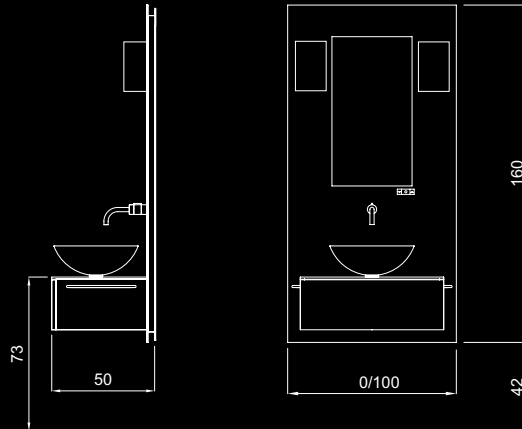

### Wash-basins at choice

rectangular corian basin

oval ceramic basin

oval corian basin

round basin in crystal glass

wall unit Crystal

24

80/100 S