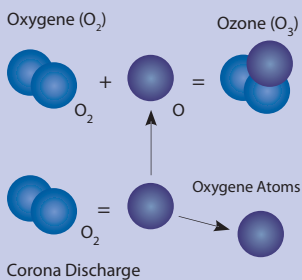

150 S

wall unit Crystal

26

140/160 T

180/200 T

"body round"  
hydro massage

ozone, wellness and  
disinfection without  
chlorine

colours, harmony and  
wellness