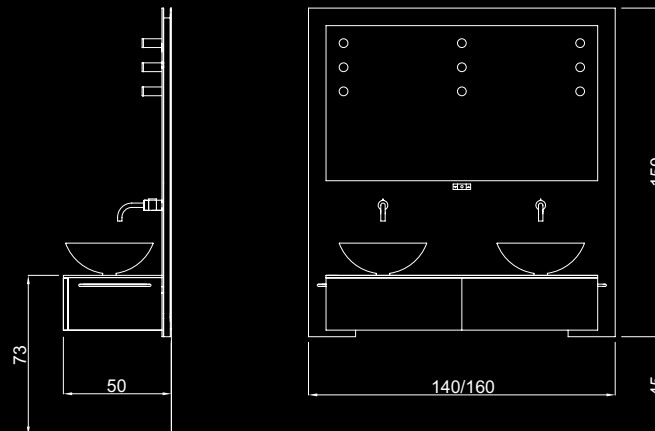

26

140/160 T